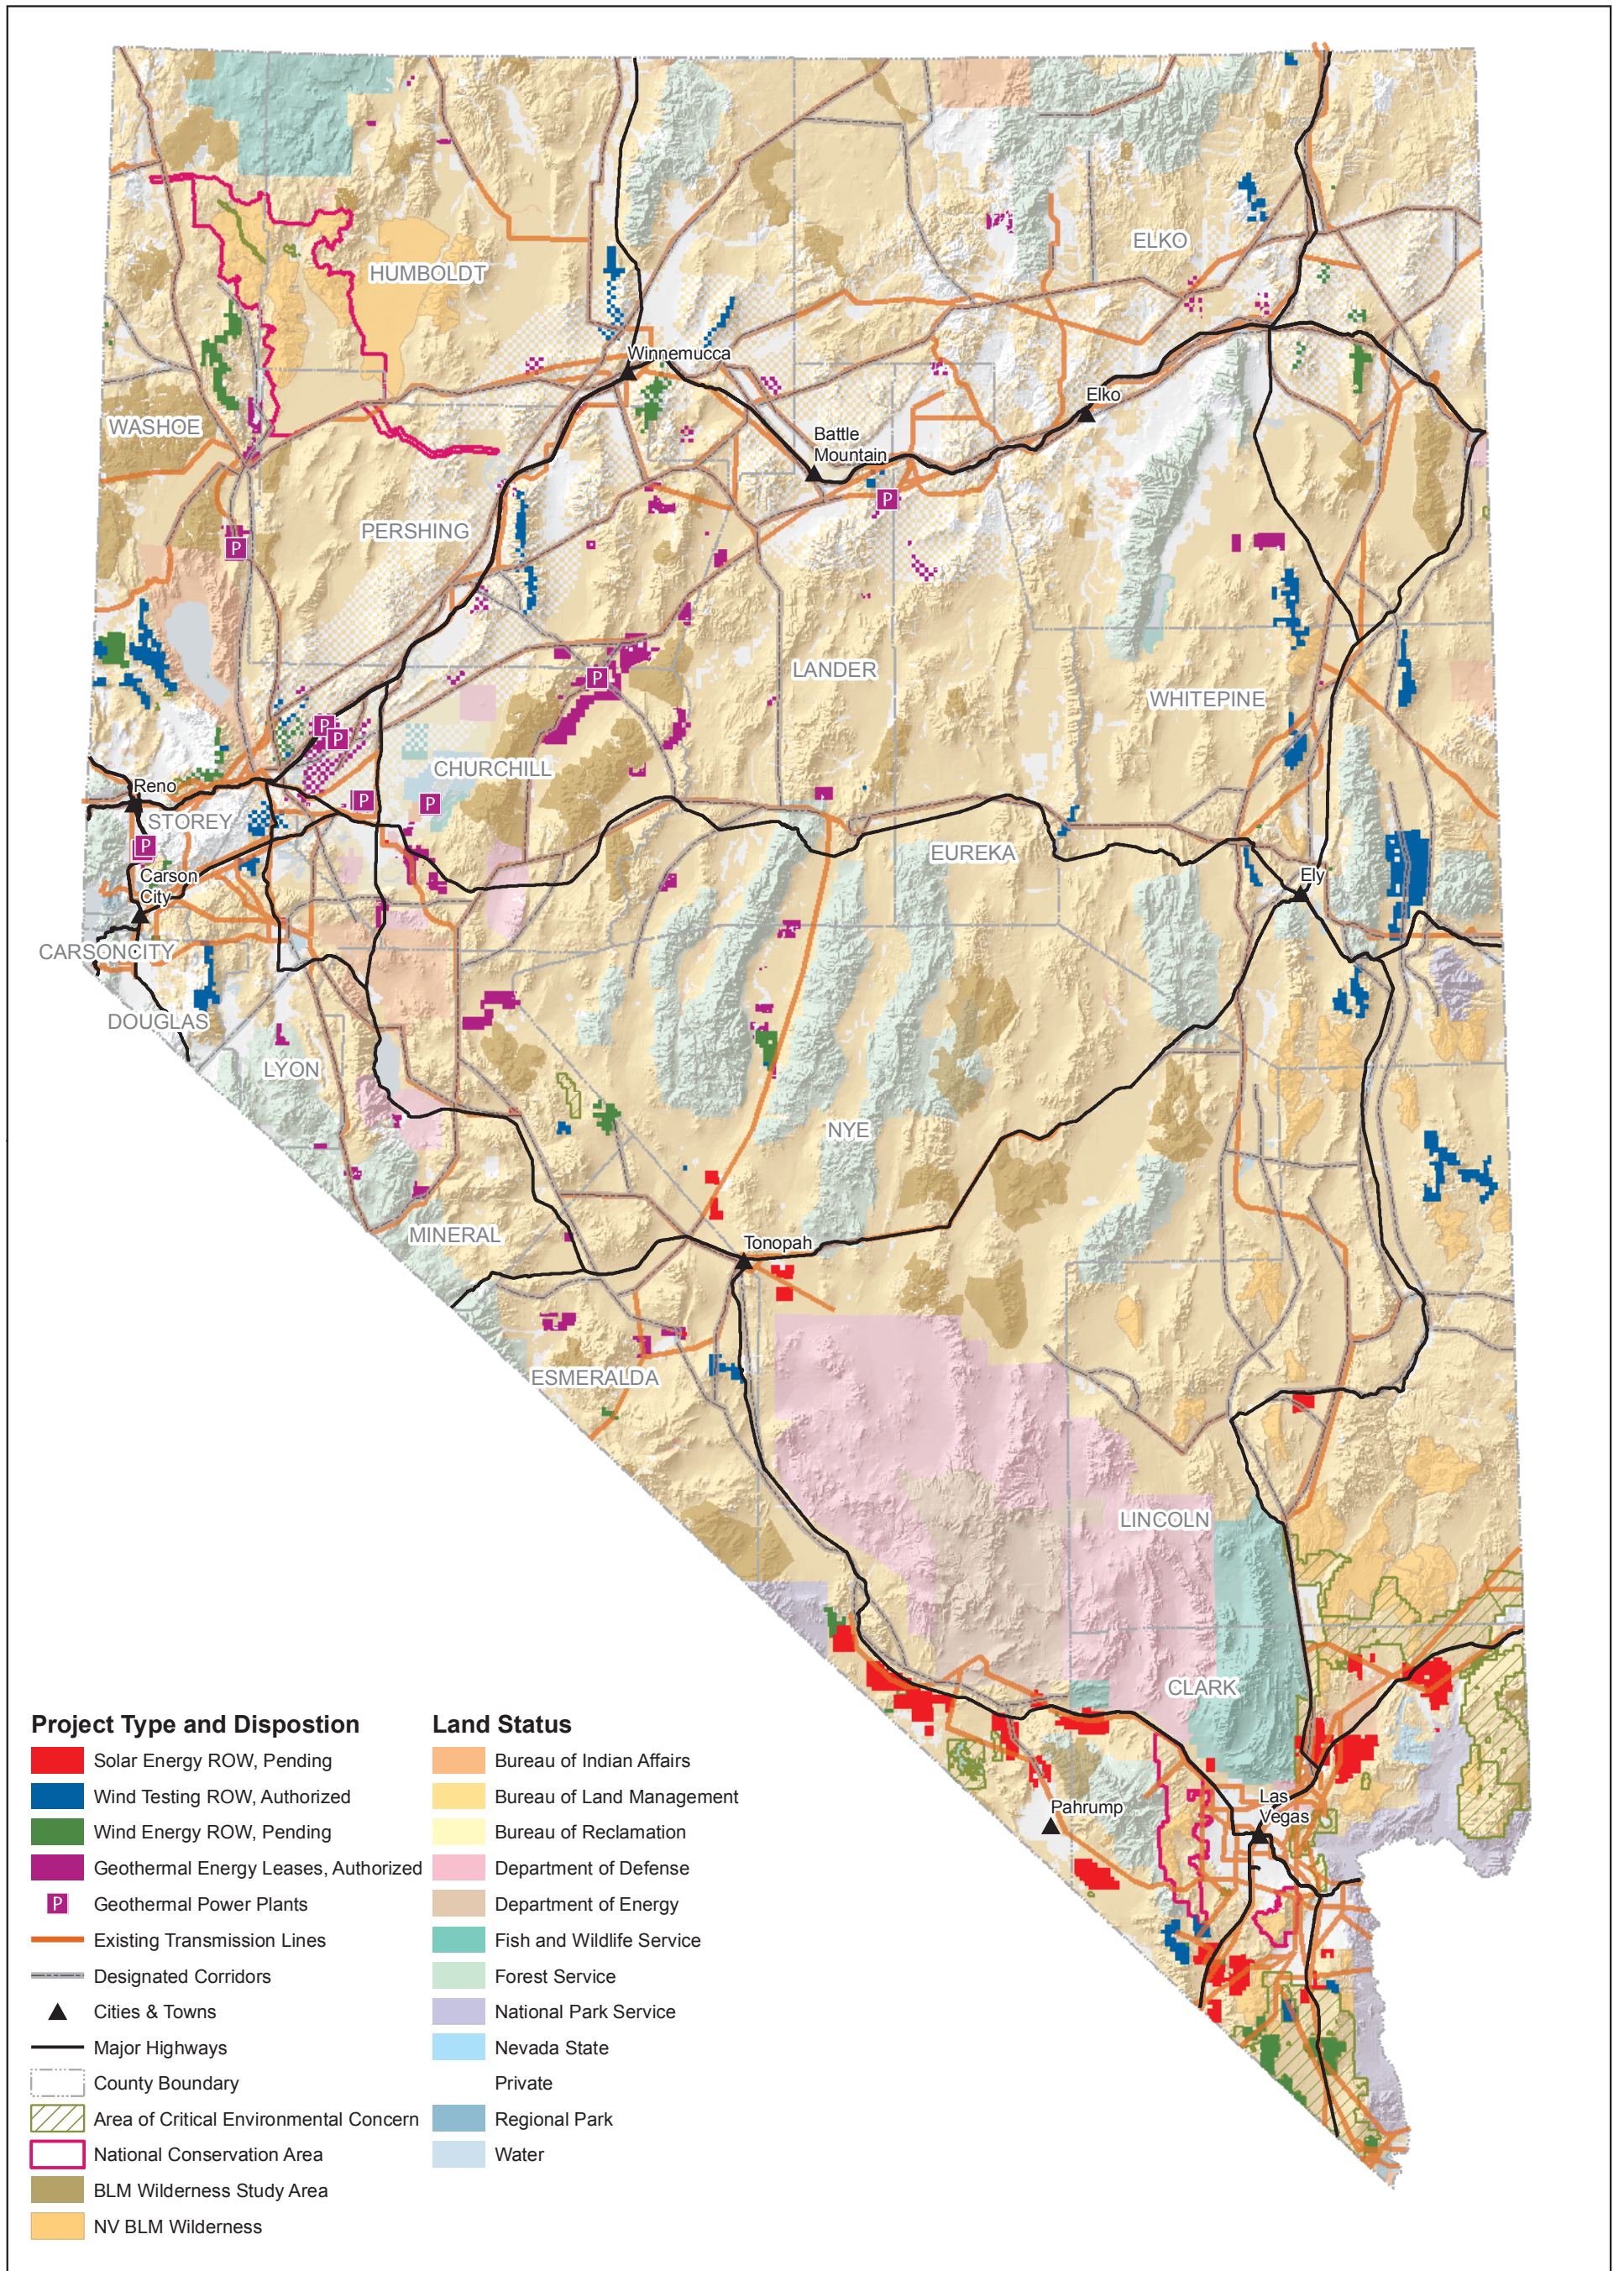

Nevada Renewable Energy Projects

No warranty is made by the Bureau of Land Management as to the accuracy, reliability or completeness of these data for individual use or aggregate use with other data.